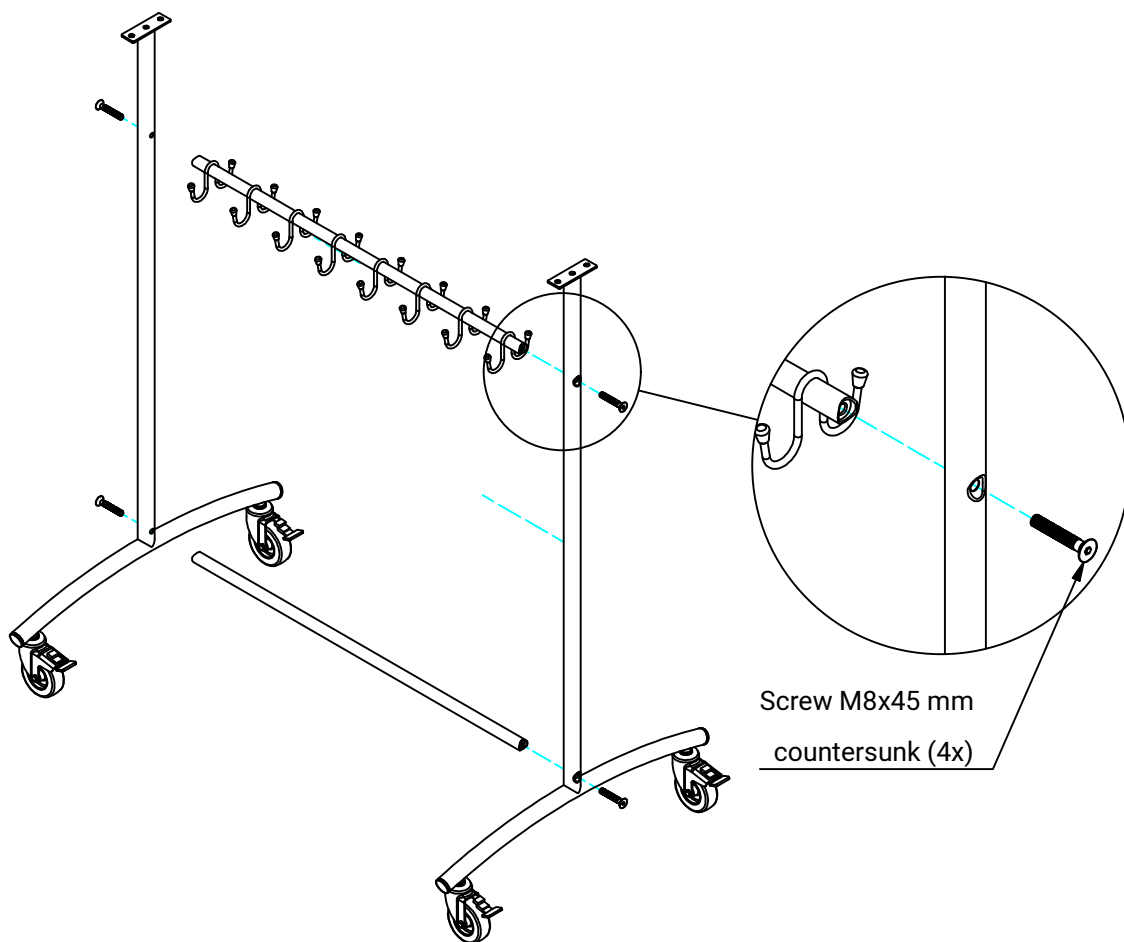

8-887-X

Cloth Trolley 46 Compartments

1

2

3

Screw M8x20 (4x)

Nut M8 (4x)

4