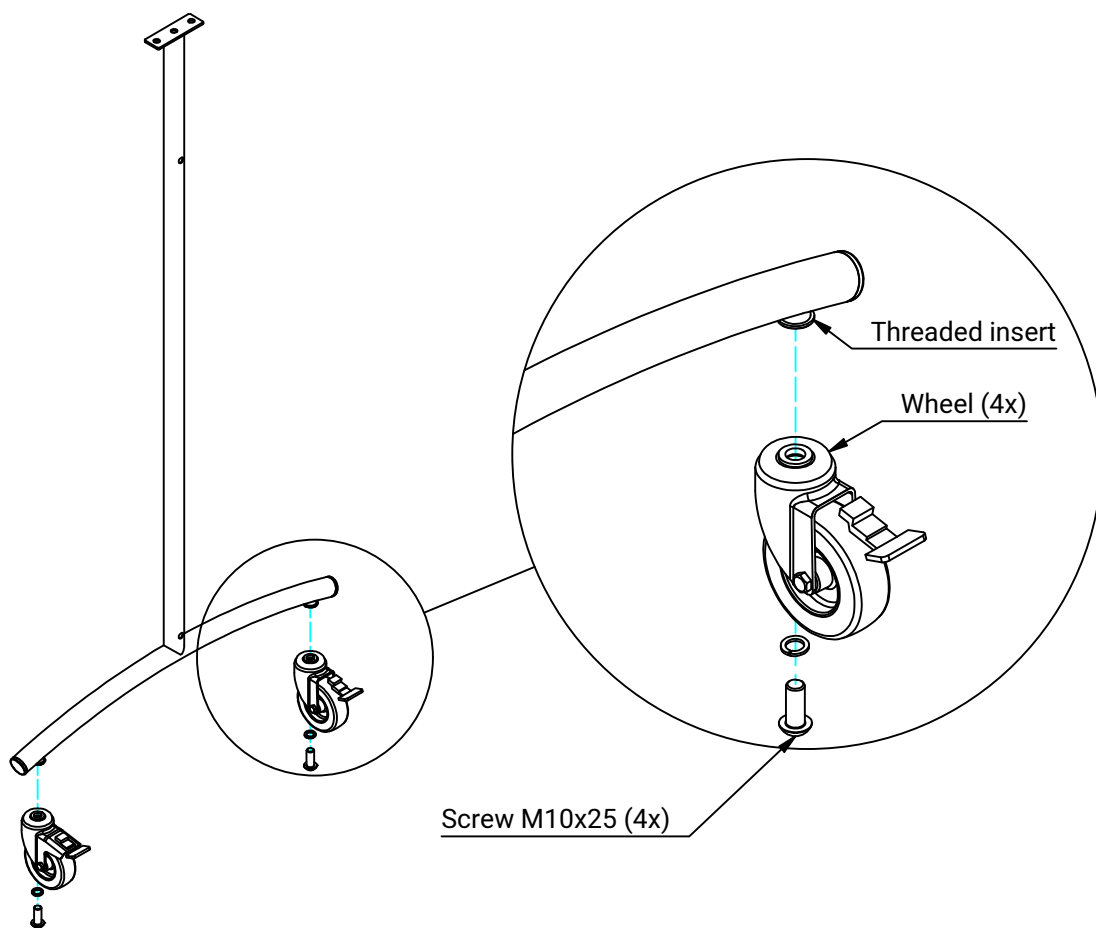

8-887-X

Cloth Trolley 46 Compartments

1

2

3

Screw M8x20 (4x)

Nut M8 (4x)

4