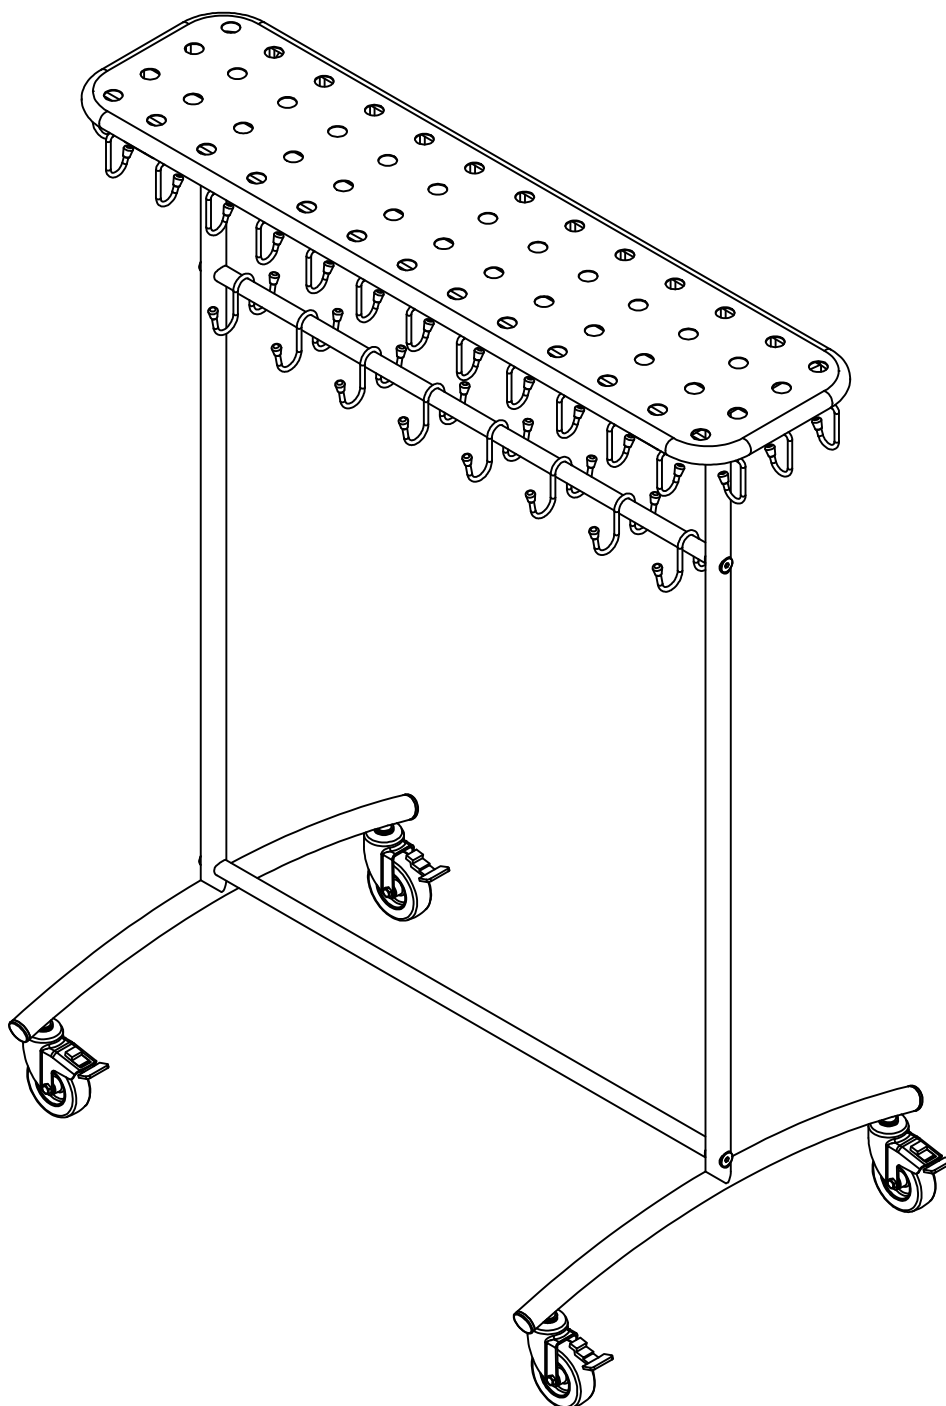

8-887-X

Cloth Trolley 46 Compartments

1

2

3

Screw M8x20 (4x)

Nut M8 (4x)

4