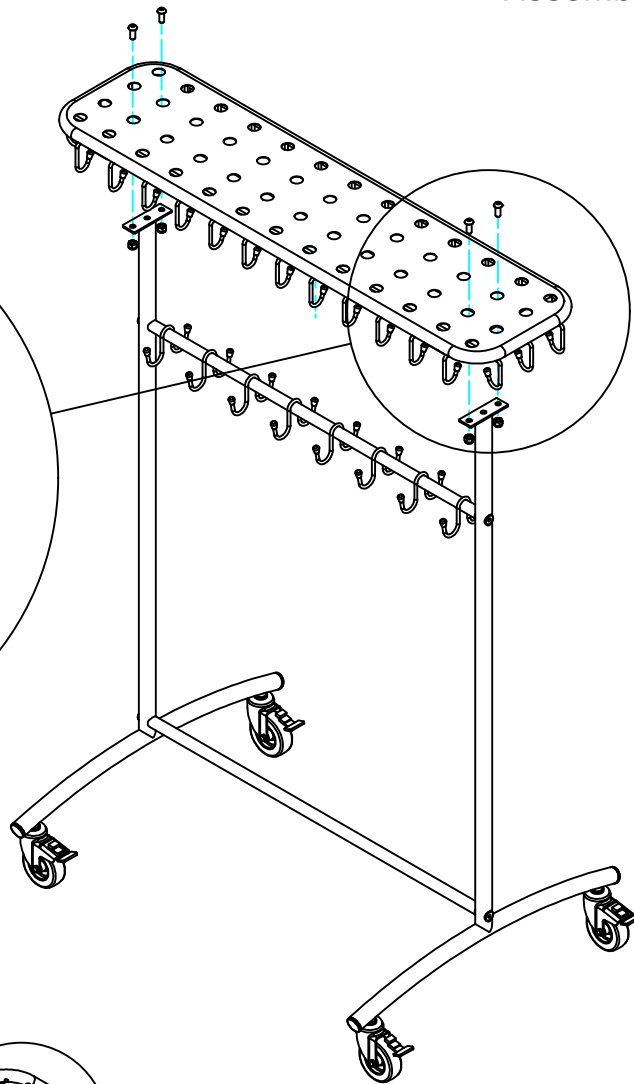

8-887-X

Cloth Trolley 46 Compartments

1

2

3

Screw M8x20 (4x)

Nut M8 (4x)

4