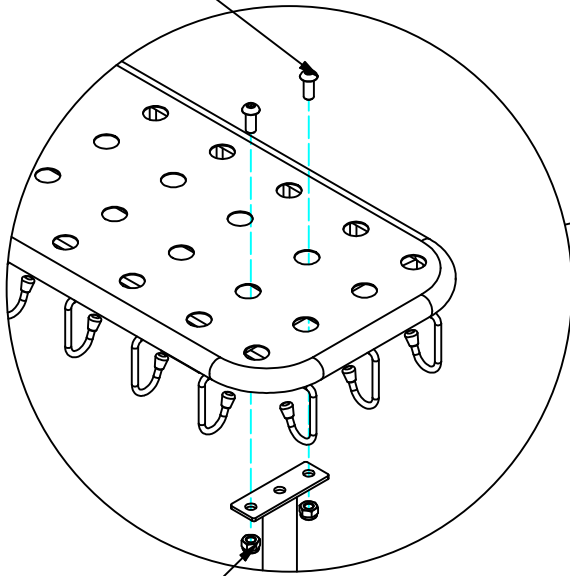

8-887-X

Cloth Trolley 46 Compartments

1

2

3

Screw M8x20 (4x)

Nut M8 (4x)

4